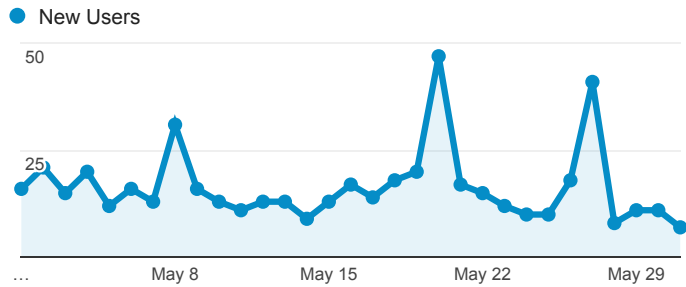

My Dashboard

May 1, 2016 - May 31, 2016

All Users
100.00% Sessions

New Users

Users

Sessions

Sessions by Browser

| Browser | Sessions |
|-------------------|----------|
| Chrome | 472 |
| Firefox | 213 |
| Safari | 63 |
| YaBrowser | 55 |
| Opera | 43 |
| Internet Explorer | 24 |

Avg. Session Duration and Pages / Session

Bounce Rate