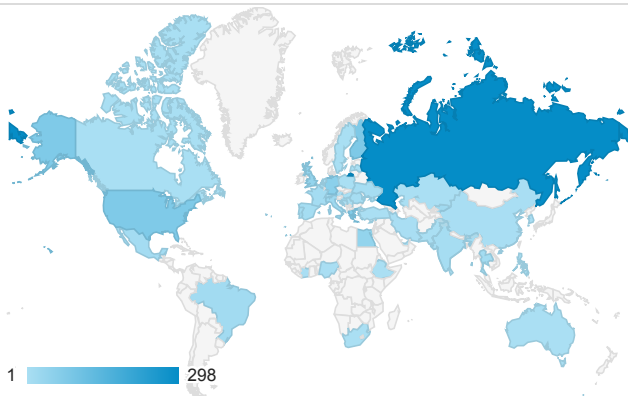

My Dashboard

May 1, 2016 - May 31, 2016

All Users
100.00% Sessions

New Users

Users

Sessions

Sessions by Browser

| Browser | Sessions |
|-------------------|----------|
| Chrome | 472 |
| Firefox | 213 |
| Safari | 63 |
| YaBrowser | 55 |
| Opera | 43 |
| Internet Explorer | 24 |