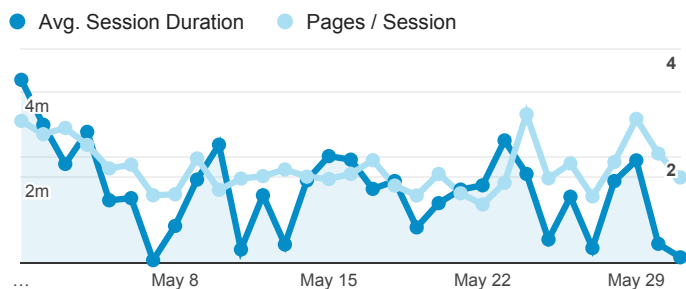

My Dashboard

May 1, 2016 - May 31, 2016

All Users
100.00% Sessions

New Users

Users

Sessions

Sessions by Browser

| Browser | Sessions |
|-------------------|----------|
| Chrome | 472 |
| Firefox | 213 |
| Safari | 63 |
| YaBrowser | 55 |
| Opera | 43 |
| Internet Explorer | 24 |

Avg. Session Duration and Pages / Session

Bounce Rate