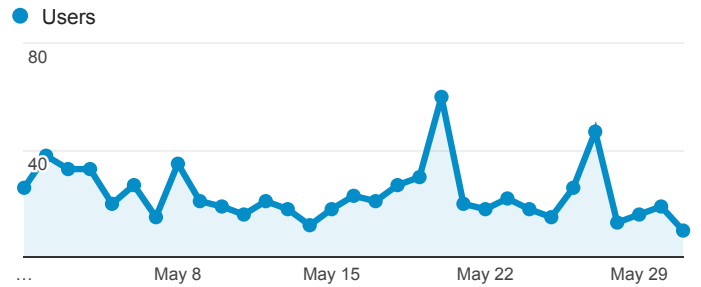

My Dashboard

May 1, 2016 - May 31, 2016

All Users
100.00% Sessions

New Users

Users

Sessions

Sessions by Browser

| Browser | Sessions |
|-------------------|----------|
| Chrome | 472 |
| Firefox | 213 |
| Safari | 63 |
| YaBrowser | 55 |
| Opera | 43 |
| Internet Explorer | 24 |

Avg. Session Duration and Pages / Session

Bounce Rate